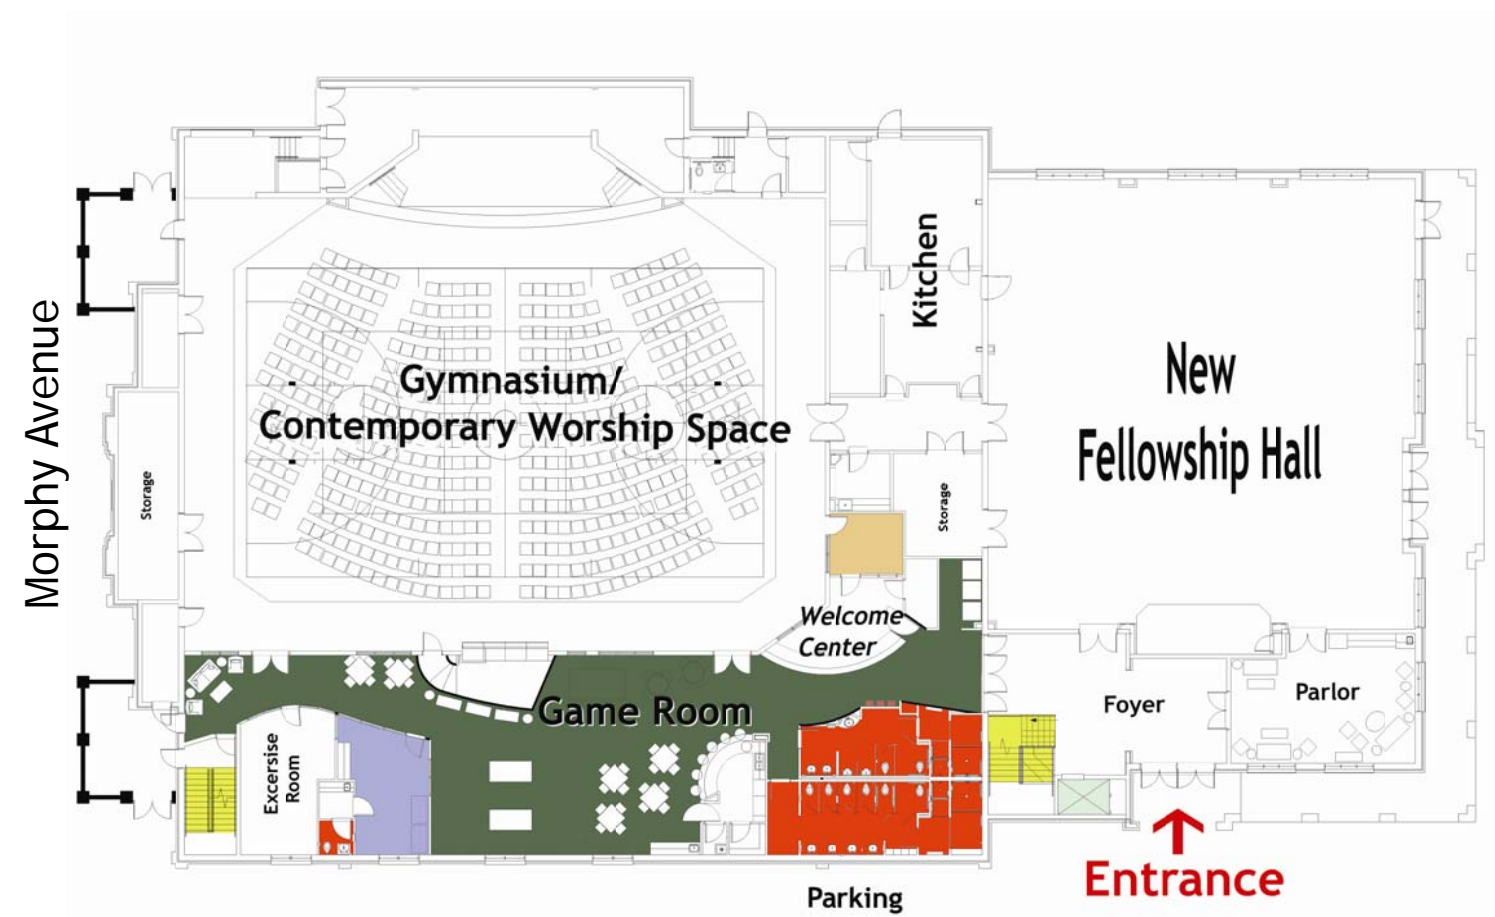

155 South Section Street
 Fairhope, AL 36532
 251-928-1148
 office@fairhopeumc.org
 www.fairhopeumc.org

Education Building 1st Floor

Christian Life Center 1st Floor

Education Building 2nd Floor

Color Legend

	Children's Classroom
	Nursery
	Youth Ministries
	Adult Classrooms
	Offices
	Stairs
	Restrooms
	Elevator

Christian Life Center 2nd Floor